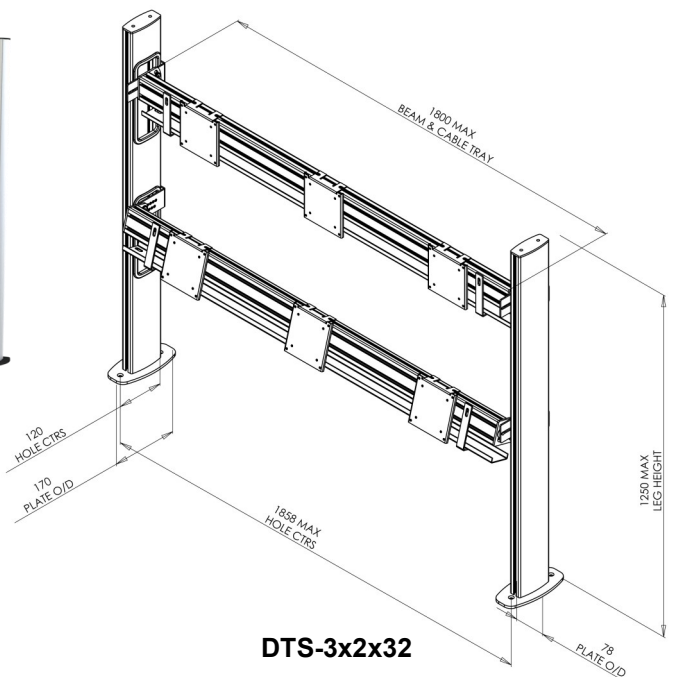

Using our unique Modular System, we have developed a range of Desk Mounted Stacks, based on our Monitor Stack range. From standard configurations of 3 x 1 and 3 x 2 screens to fully customised screen layouts, we can mount screens from 10-40" in size in various layouts to bolt into your existing desk or console.

DTS-3x1x32

Screen size: 10-40" (25-120cm)
VESA: 75/100/200+
Max weight: 40kgs/88 lbs (each screen)
Swivel: Optional if required
Tilt: Yes
Rotate: No
Depth: 9cm
Height: 0-1250mm
Assembly: Bolt through
Colour: Silver as stand-

DTS-3x1x32

DTS-3x2x32

Screen size: 10-40" (25-120cm)
VESA: 75/100/200+
Max weight: 40kgs/88 lbs (each screen)
Swivel: Optional if required
Tilt: Yes
Rotate: No
Depth: 9cm
Height: 0-1250mm
Assembly: Bolt through
Colour: Silver as standard, colour options at extra

DTS-3x2x32