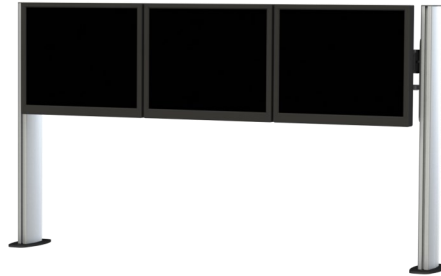

Using our unique Modular System, we have developed a range of Desk Mounted Stacks, based on our Monitor Stack range. From standard configurations of 3 x 1 and 3 x 2 screens to fully customised screen layouts, we can mount screens from 10-40" in size in various layouts to bolt into your existing desk or console.

DTS-3x1x32

Screen size: 10-40" (25-120cm)
VESA: 75/100/200+
Max weight: 40kgs/88 lbs (each screen)
Swivel: Optional if required
Tilt: Yes
Rotate: No
Depth: 9cm
Height: 0-1250mm
Assembly: Bolt through
Colour: Silver as stand-

DTS-3x1x32

DTS-3x2x32

Screen size: 10-40" (25-120cm)
VESA: 75/100/200+
Max weight: 40kgs/88 lbs (each screen)
Swivel: Optional if required
Tilt: Yes
Rotate: No
Depth: 9cm
Height: 0-1250mm
Assembly: Bolt through
Colour: Silver as standard, colour options at extra