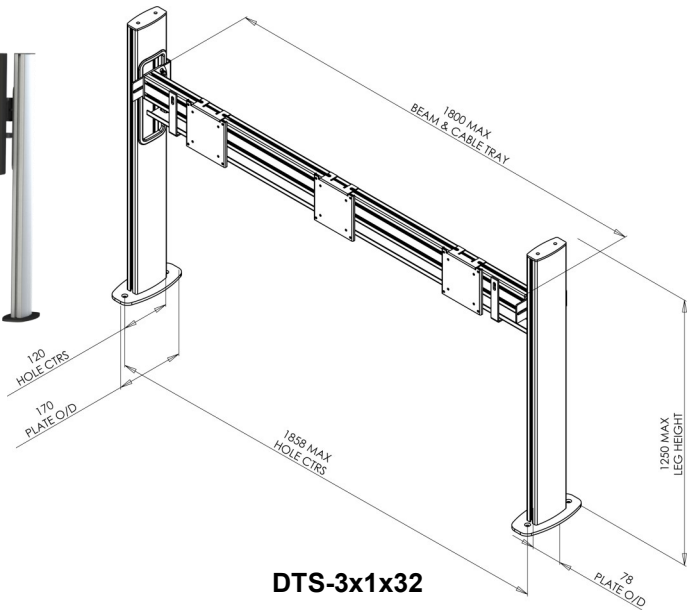

Using our unique Modular System, we have developed a range of Desk Mounted Stacks, based on our Monitor Stack range. From standard configurations of 3 x 1 and 3 x 2 screens to fully customised screen layouts, we can mount screens from 10-40" in size in various layouts to bolt into your existing desk or console.

DTS-3x1x32

Screen size: 10-40" (25-120cm)
VESA: 75/100/200+
Max weight: 40kgs/88 lbs (each screen)
Swivel: Optional if required
Tilt: Yes
Rotate: No
Depth: 9cm
Height: 0-1250mm
Assembly: Bolt through
Colour: Silver as stand-

DTS-3x1x32

DTS-3x2x32

Screen size: 10-40" (25-120cm)
VESA: 75/100/200+
Max weight: 40kgs/88 lbs (each screen)
Swivel: Optional if required
Tilt: Yes
Rotate: No
Depth: 9cm
Height: 0-1250mm
Assembly: Bolt through
Colour: Silver as standard, colour options at extra

DTS-3x2x32