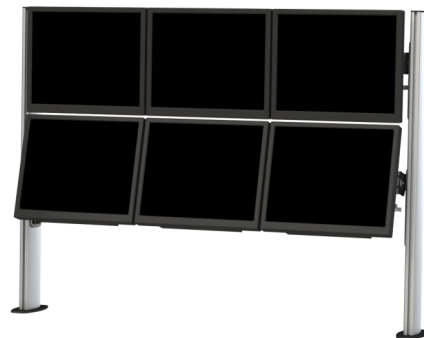

Using our unique Modular System, we have developed a range of Desk Mounted Stacks, based on our Monitor Stack range. From standard configurations of 3 x 1 and 3 x 2 screens to fully customised screen layouts, we can mount screens from 10-40" in size in various layouts to bolt into your existing desk or console.

DTS-3x1x32

Screen size: 10-40" (25-120cm)
VESA: 75/100/200+
Max weight: 40kgs/88 lbs (each screen)
Swivel: Optional if required
Tilt: Yes
Rotate: No
Depth: 9cm
Height: 0-1250mm
Assembly: Bolt through
Colour: Silver as stand-

DTS-3x1x32

DTS-3x2x32

Screen size: 10-40" (25-120cm)
VESA: 75/100/200+
Max weight: 40kgs/88 lbs (each screen)
Swivel: Optional if required
Tilt: Yes
Rotate: No
Depth: 9cm
Height: 0-1250mm
Assembly: Bolt through
Colour: Silver as standard, colour options at extra